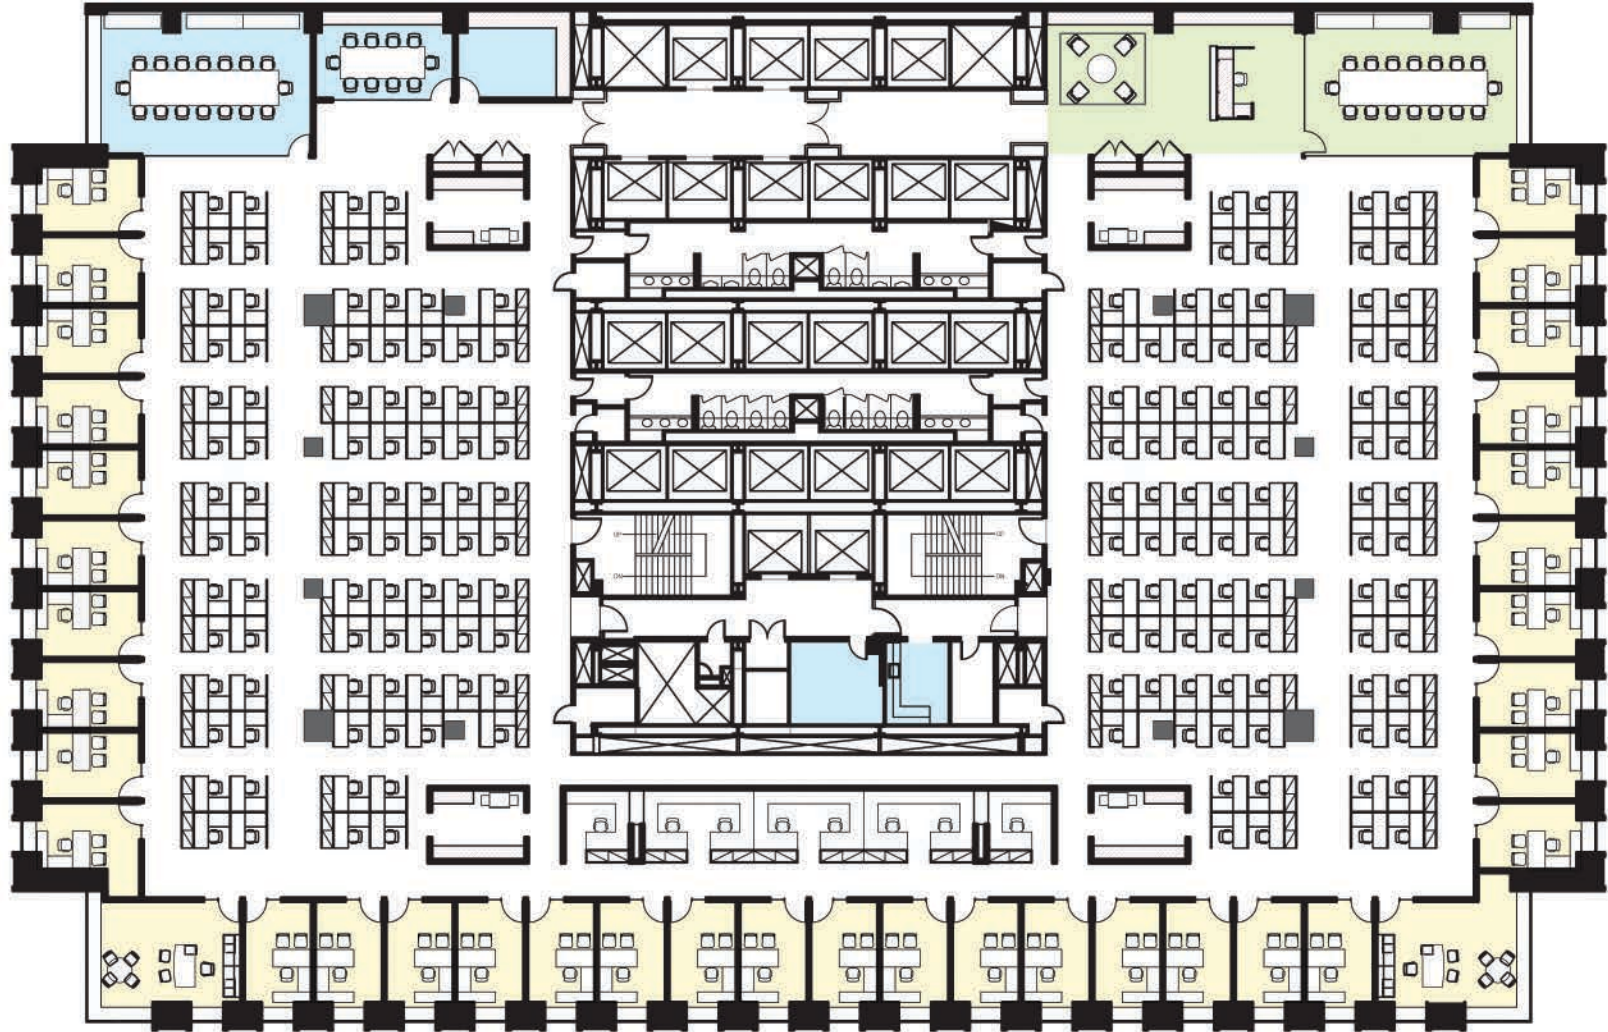

BROAD STREET

SOUTH STREET

POPULATION

RECEPTION:	1
EXEC. OFFICES (250 SF):	2
OFFICES (150 SF):	36
WORKSTATIONS (5'X5'):	168
ADMIN. STAFF:	8
TOTAL POPULATION:	215
SUPPORT :	
LARGE CONF. ROOM(S):	2
CONFERENCE ROOM(S):	1
COPY/FAX:	4
PANTRY(S):	2